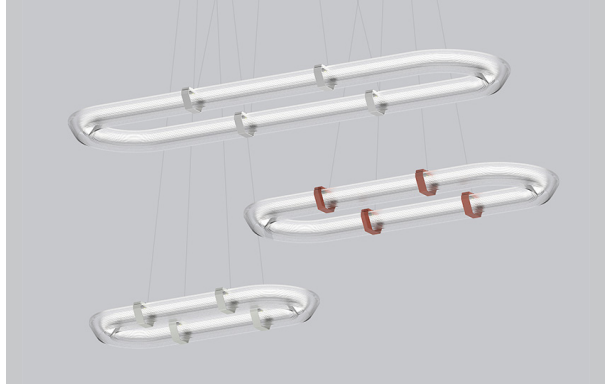

RIVER - 4803 OBLONG PENDANT

PROJECT PROJET
SPEC TYPE
NOTES

FAMILY FAMILLE

WALL 3803-036

WALL 3803-050

WALL 3803-072

CEILING 3803-036

CEILING 3803-050

RIVER 4803/3803

360 FLEXIBLE LED

Providing a soft 360 degree glow, the silicone molded light engine adapts seamlessly to any shape.

Available in 2200K, 2700K, 3000K and 3500K

POWER OVER AIRCRAFT

The cordless fixture is entirely powered by the aircraft cables, allowing for a minimalist installation.