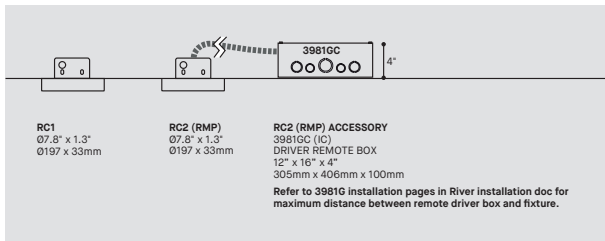

DRIVER OPTION OPTION DE PILOTE

ORDERING SPECIFICATION	SPÉCIFICATION DE COMMANDE	CODE	
MODEL MODÈLE			
4803-036	RIVER OBLONG PENDANT 36"		
4803-048	RIVER OBLONG PENDANT 48"		
4803-068	RIVER OBLONG PENDANT 68"		
LIGHT SOURCE SOURCE LUMINEUSE		LED	
LED	REGULAR OUTPUT		
COLOR TEMPERATURE TEMPÉRATURE DE COULEUR			
22	2200K		
27	2700K		
30	3000K		
35	3500K		
COLOR RENDERING INDEX (CRI) INDICE DE RENDU DE COULEUR (IRC)		90	
90	90+ CRI		
VOLTAGE VOLTAGE			
120V	120 VOLT		
277V	277 VOLT		
CONTROL OPTION OPTION DE CONTRÔLE			
DV	0-10V DIMMING (120V-277V)		
NLTAIR2*	NLIGHT AIR CONTROL GEN 2		
NLIGHT*	NLIGHT WIRED CONTROL		
	* NLIGHT INTEGRATION REQUIRES A REMOTE POWER PACK (39NLAA FOR NLTAIR2 OR 39NLWA FOR NLIGHT) REFER TO NLIGHT GUIDE AND INSTALLATION SHEET FOR ALL REQUIREMENTS. * FOR EMERGENCY BATTERY WITH NLIGHT OPTIONS, PLEASE CONTACT YOUR EUREKA REPRESENTATIVE.		
EMERGENCY BATTERY BATTERIE D'URGENCE			
	EM DRIVER BOX INCLUDED. INSTALLED REMOTELY. SEE EM GUIDE FOR DETAILS		
EMB*	EMERGENCY BATTERY FOR REMOTE BOX		
	* 3981EA ACCESSORY IS REQUIRED FOR THIS OPTION		
CABLE CÂBLE		POA	
POA	POWER OVER AIRCRAFT SUSPENSION (NO POWER CABLE)		
CABLE LENGTH LONGUEUR DE CÂBLE			
60	60" CABLE (STD LENGTH)		
**	CUSTOM CABLE LENGTH (PLEASE SPECIFY) FOR OVERALL LENGTH PLEASE CONTACT YOUR EUREKA REPRESENTATIVE.		
MOUNTING MONTAGE			
	CENTERED ROUND CANOPY / PAVILLON ROND CENTRE		
RC1*	SCREWLESS Ø7.75" X 1.35" CANOPY		
RC2*	REMOTE DRIVER OPTION SCREWLESS Ø7.75" X 1.35" CANOPY		
MOUNTING OPTIONS OPTIONS DE MONTAGE		RCA	
RCA	CENTERED ROUND CANOPY - AIRCRAFT CABLES ANGLED TO CENTER		
CANOPY AND ANCHORS FINISH FINI PAVILLON ET ANCRAGE(S)			
BLKE	BLACK FINE TEXTURE		
WHE	WHITE FINE TEXTURE		
MATCH*	COLOR MATCH WITH BRACKET		
	* LONGER LEAD TIME MAY APPLY, PLEASE CONTACT YOUR EUREKA REPRESENTATIVE		
BRACKET FINISH FINI BRACKET			
BLKE	BLACK	GGE*	GRASS GREEN
WHE	WHITE	HGE*	HUNTER GREEN
CHM*	CHAMPAGNE METALLIC	LNE*	LUNAR GREY
SIM*	SILVER METALLIC	NBE*	NAVY BLUE
AYE*	APRICOT YELLOW	SBE*	SAND BEIGE
BRE*	BRICK RED	SGE*	SAGE GREY
CBE*	CHOCOLATE BROWN	STE*	SUMMER TEAL
CPE*	CLAY PINK	RAL**	PLEASE SPECIFY RAL CODE
DBE*	DYNAMIC BLUE		
	ALL FINISHES ARE FINE TEXTURED WITH THE EXCEPTION OF CHM, SIM. * LONGER LEAD TIME MAY APPLY, PLEASE CONTACT YOUR EUREKA REPRESENTATIVE. ** SPECIFY 4 DIGIT RAL CLASSIC CODE. LONGER LEAD TIME MAY APPLY, PLEASE CONTACT YOUR EUREKA REPRESENTATIVE.		
ACCESSORY ACCESSOIRE			
	ALL ACCESSORIES ARE AVAILABLE FOR ADVANCE SHIPPING		
39NLAA*	NLIGHT AIR GEN 2 REMOTE POWER PACK		
39NLWA*	NLIGHT WIRED REMOTE POWER PACK		
3981GC	DRIVER BOX FOR REMOTE INSTALLATION - 4" X 12" X 16"		
ACCESSORY EMERGENCY BATTERY ACCESSOIRE BATTERIE D'URGENCE			
3981EA	ELECTRICAL BOX FOR EMB EMERGENCY BATTERY